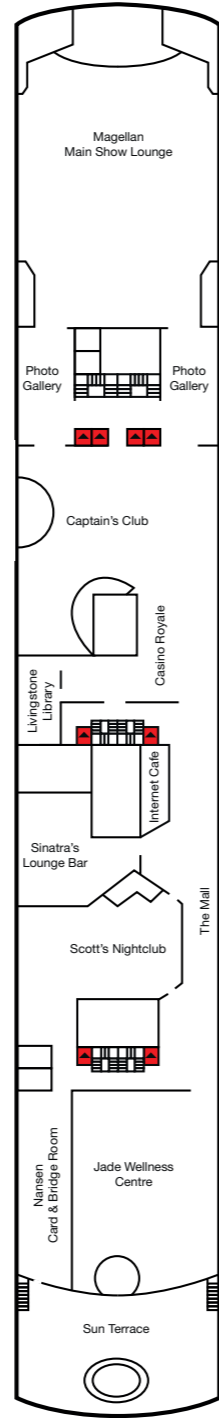

Magellan - Deck Plan

- 12 Sun Deck
- 11 Navigator Deck
- 10 Columbus Deck
- 9 Magellan Deck
- 8 Amundsen Deck
- 7 Pacific Upper Deck
- 6 Atlantic Main Deck
- 5 Baltic Reception Deck
- 4 Caribbean Deck

Sun Deck 12

Navigator Deck 11

Columbus Deck 10

Magellan Deck 9

Amundsen Deck 8

Pacific Upper Deck 7

Atlantic Main Deck 6

Baltic Reception Deck 5

Caribbean Deck 4

CABIN CATEGORY LEGEND

Cat RS	Royal Suite
Cat DS	Deluxe Suite
Cat JS	Junior Suite
Cat 12	Premium Twin
Cat 11	Superior Plus Twin
Cat 10	Superior Single
Cat 9	Superior Twin
Cat 8	Standard Plus Twin
Cat 7	Standard Twin
Cat 6	Standard Twin
Cat 5	Superior Single (Inner)
Cat 4	Premium Twin (Inner)
Cat 3	Superior Twin (Inner)
Cat 2	Standard Plus Twin (Inner)
Cat 1	Standard Twin (Inner)

Footnote: All categories with ocean view unless stated.

SYMBOL LEGEND

- Lift
- ★ One bed with additional pullman berth
- ⊗ Partially obstructed view
- Third and/or fourth berths
- + Additional sofa bed
- Cabins with facilities for the Disabled
- ♥ Cabins with a Queen sized bed