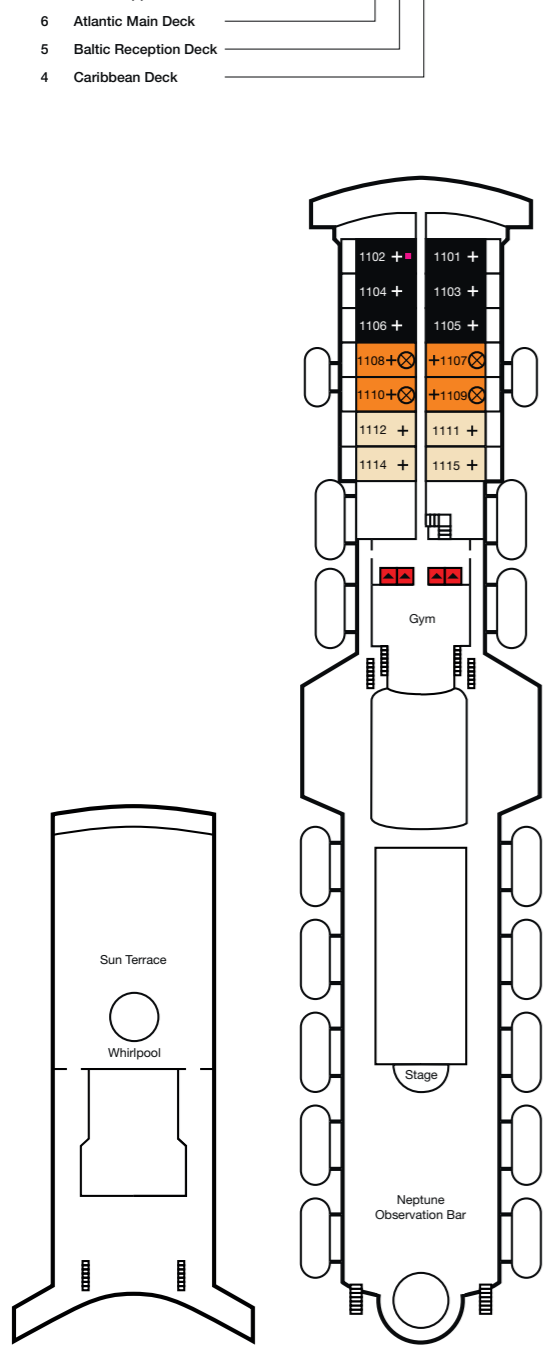

Magellan - Deck Plan

- 12 Sun Deck
- 11 Navigator Deck
- 10 Columbus Deck
- 9 Magellan Deck
- 8 Amundsen Deck
- 7 Pacific Upper Deck
- 6 Atlantic Main Deck
- 5 Baltic Reception Deck
- 4 Caribbean Deck

Sun Deck 12

Navigator Deck 11

Columbus Deck 10

Magellan Deck 9

Amundsen Deck 8

Pacific Upper Deck 7

Atlantic Main Deck 6

Baltic Reception Deck 5

Caribbean Deck 4

CABIN CATEGORY LEGEND

Cat RS	Royal Suite
Cat DS	Deluxe Suite
Cat JS	Junior Suite
Cat 12	Premium Twin
Cat 11	Superior Plus Twin
Cat 10	Superior Single
Cat 9	Superior Twin
Cat 8	Standard Plus Twin
Cat 7	Standard Twin
Cat 6	Standard Twin
Cat 5	Superior Single (Inner)
Cat 4	Premium Twin (Inner)
Cat 3	Superior Twin (Inner)
Cat 2	Standard Plus Twin (Inner)
Cat 1	Standard Twin (Inner)

Footnote: All categories with ocean view unless stated.

SYMBOL LEGEND

- Lift
- ★ One bed with additional pullman berth
- ⊗ Partially obstructed view
- Third and/or fourth berths
- + Additional sofa bed
- Cabins with facilities for the Disabled
- ♥ Cabins with a Queen sized bed