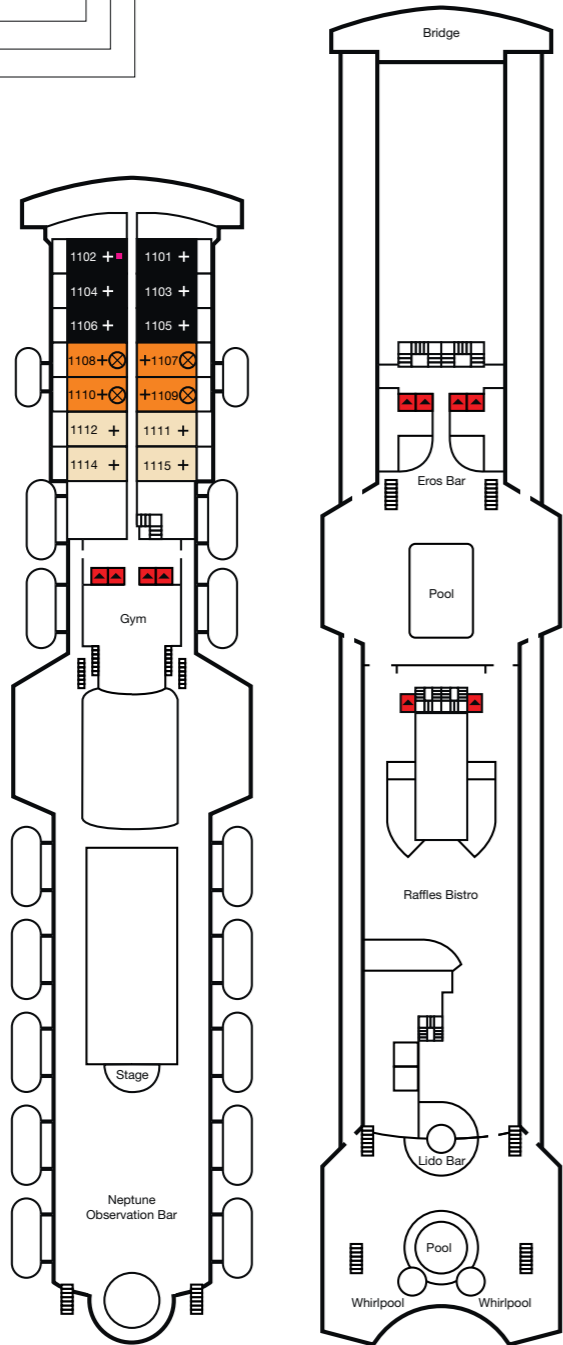

Magellan - Deck Plan

- 12 Sun Deck
- 11 Navigator Deck
- 10 Columbus Deck
- 9 Magellan Deck
- 8 Amundsen Deck
- 7 Pacific Upper Deck
- 6 Atlantic Main Deck
- 5 Baltic Reception Deck
- 4 Caribbean Deck

Sun Deck 12

Navigator Deck 11

Columbus Deck 10

Magellan Deck 9

Amundsen Deck 8

Pacific Upper Deck 7

Atlantic Main Deck 6

Baltic Reception Deck 5

Caribbean Deck 4

CABIN CATEGORY LEGEND

Cat RS	Royal Suite
Cat DS	Deluxe Suite
Cat JS	Junior Suite
Cat 12	Premium Twin
Cat 11	Superior Plus Twin
Cat 10	Superior Single
Cat 9	Superior Twin
Cat 8	Standard Plus Twin
Cat 7	Standard Twin
Cat 6	Standard Twin
Cat 5	Superior Single (Inner)
Cat 4	Premium Twin (Inner)
Cat 3	Superior Twin (Inner)
Cat 2	Standard Plus Twin (Inner)
Cat 1	Standard Twin (Inner)

Footnote: All categories with ocean view unless stated.

SYMBOL LEGEND

- Lift
- ★ One bed with additional pullman berth
- ⊗ Partially obstructed view
- Third and/or fourth berths
- + Additional sofa bed
- Cabins with facilities for the Disabled
- ♥ Cabins with a Queen sized bed