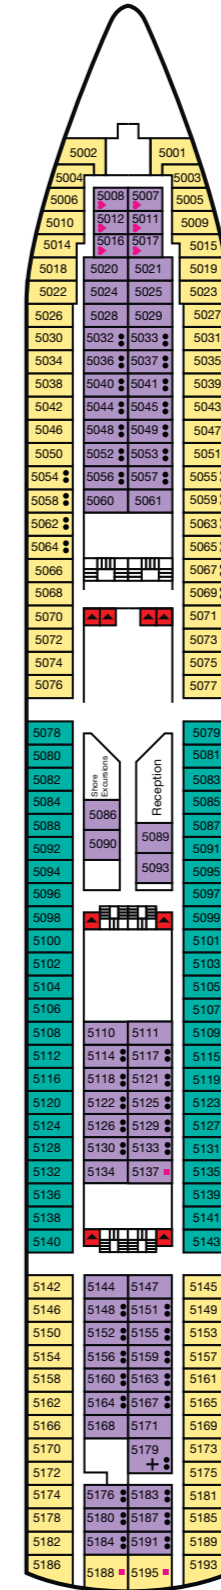

Magellan - Deck Plan

- 12 Sun Deck
- 11 Navigator Deck
- 10 Columbus Deck
- 9 Magellan Deck
- 8 Amundsen Deck
- 7 Pacific Upper Deck
- 6 Atlantic Main Deck
- 5 Baltic Reception Deck
- 4 Caribbean Deck

Sun Deck 12

Navigator Deck 11

Columbus Deck 10

Magellan Deck 9

Amundsen Deck 8

Pacific Upper Deck 7

Atlantic Main Deck 6

Baltic Reception Deck 5

Caribbean Deck 4

CABIN CATEGORY LEGEND

Cat RS	Royal Suite
Cat DS	Deluxe Suite
Cat JS	Junior Suite
Cat 12	Premium Twin
Cat 11	Superior Plus Twin
Cat 10	Superior Single
Cat 9	Superior Twin
Cat 8	Standard Plus Twin
Cat 7	Standard Twin
Cat 6	Standard Twin
Cat 5	Superior Single (Inner)
Cat 4	Premium Twin (Inner)
Cat 3	Superior Twin (Inner)
Cat 2	Standard Plus Twin (Inner)
Cat 1	Standard Twin (Inner)

Magellan Deck Plan
This plan shows the location of cabins and public areas only as a guide. It is not drawn to scale. The cabin and public room configurations are believed to be correct at the time of publication November 2014.