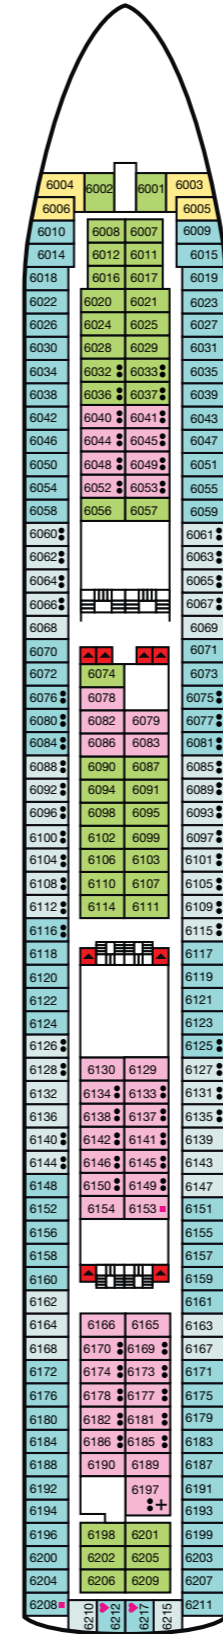

Magellan - Deck Plan

- 12 Sun Deck
- 11 Navigator Deck
- 10 Columbus Deck
- 9 Magellan Deck
- 8 Amundsen Deck
- 7 Pacific Upper Deck
- 6 Atlantic Main Deck
- 5 Baltic Reception Deck
- 4 Caribbean Deck

Sun Deck 12

Navigator Deck 11

Columbus Deck 10

Magellan Deck 9

Amundsen Deck 8

Pacific Upper Deck 7

Atlantic Main Deck 6

Baltic Reception Deck 5

Caribbean Deck 4

CABIN CATEGORY LEGEND

Cat RS	Royal Suite
Cat DS	Deluxe Suite
Cat JS	Junior Suite
Cat 12	Premium Twin
Cat 11	Superior Plus Twin
Cat 10	Superior Single
Cat 9	Superior Twin
Cat 8	Standard Plus Twin
Cat 7	Standard Twin
Cat 6	Standard Twin
Cat 5	Superior Single (Inner)
Cat 4	Premium Twin (Inner)
Cat 3	Superior Twin (Inner)
Cat 2	Standard Plus Twin (Inner)
Cat 1	Standard Twin (Inner)

Magellan Deck Plan
This plan shows the location of cabins and public areas only as a guide. It is not drawn to scale. The cabin and public room configurations are believed to be correct at the time of publication November 2014.