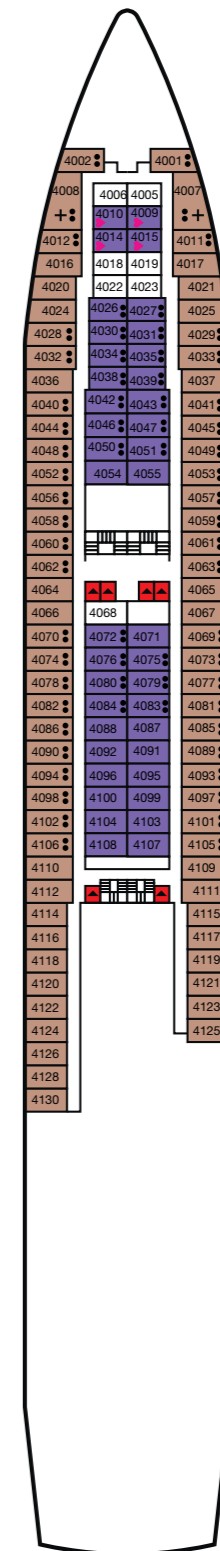

Magellan - Deck Plan

- 12 Sun Deck
- 11 Navigator Deck
- 10 Columbus Deck
- 9 Magellan Deck
- 8 Amundsen Deck
- 7 Pacific Upper Deck
- 6 Atlantic Main Deck
- 5 Baltic Reception Deck
- 4 Caribbean Deck

Sun Deck 12

Navigator Deck 11

Columbus Deck 10

Magellan Deck 9

Amundsen Deck 8

Pacific Upper Deck 7

Atlantic Main Deck 6

Baltic Reception Deck 5

Caribbean Deck 4

CABIN CATEGORY LEGEND

Cat RS	Royal Suite
Cat DS	Deluxe Suite
Cat JS	Junior Suite
Cat 12	Premium Twin
Cat 11	Superior Plus Twin
Cat 10	Superior Single
Cat 9	Superior Twin
Cat 8	Standard Plus Twin
Cat 7	Standard Twin
Cat 6	Standard Twin
Cat 5	Superior Single (Inner)
Cat 4	Premium Twin (Inner)
Cat 3	Superior Twin (Inner)
Cat 2	Standard Plus Twin (Inner)
Cat 1	Standard Twin (Inner)

Magellan Deck Plan
This plan shows the location of cabins and public areas only as a guide. It is not drawn to scale. The cabin and public room configurations are believed to be correct at the time of publication November 2014.