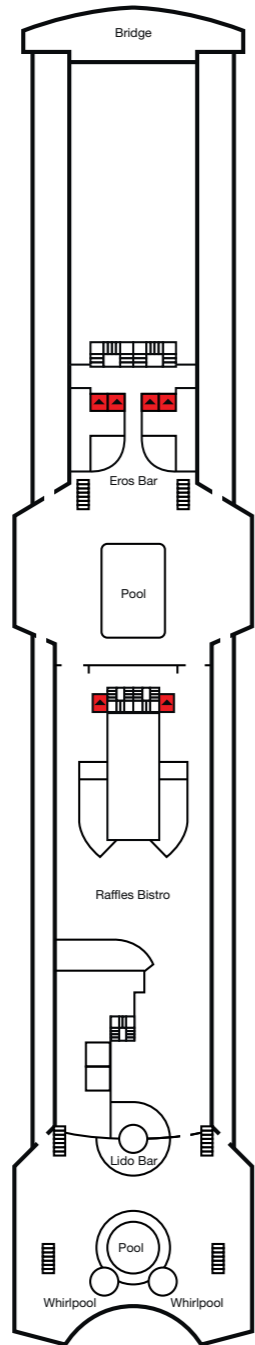

Magellan - Deck Plan

- 12 Sun Deck
- 11 Navigator Deck
- 10 Columbus Deck
- 9 Magellan Deck
- 8 Amundsen Deck
- 7 Pacific Upper Deck
- 6 Atlantic Main Deck
- 5 Baltic Reception Deck
- 4 Caribbean Deck

Sun Deck 12

Navigator Deck 11

Columbus Deck 10

Magellan Deck 9

Amundsen Deck 8

Pacific Upper Deck 7

Atlantic Main Deck 6

Baltic Reception Deck 5

Caribbean Deck 4

CABIN CATEGORY LEGEND

Cat RS	Royal Suite
Cat DS	Deluxe Suite
Cat JS	Junior Suite
Cat 12	Premium Twin
Cat 11	Superior Plus Twin
Cat 10	Superior Single
Cat 9	Superior Twin
Cat 8	Standard Plus Twin
Cat 7	Standard Twin
Cat 6	Standard Twin
Cat 5	Superior Single (Inner)
Cat 4	Premium Twin (Inner)
Cat 3	Superior Twin (Inner)
Cat 2	Standard Plus Twin (Inner)
Cat 1	Standard Twin (Inner)

Footnote: All categories with ocean view unless stated.

SYMBOL LEGEND

- Lift
- ★ One bed with additional pullman berth
- ⊗ Partially obstructed view
- Third and/or fourth berths
- + Additional sofa bed
- Cabins with facilities for the Disabled
- ♥ Cabins with a Queen sized bed