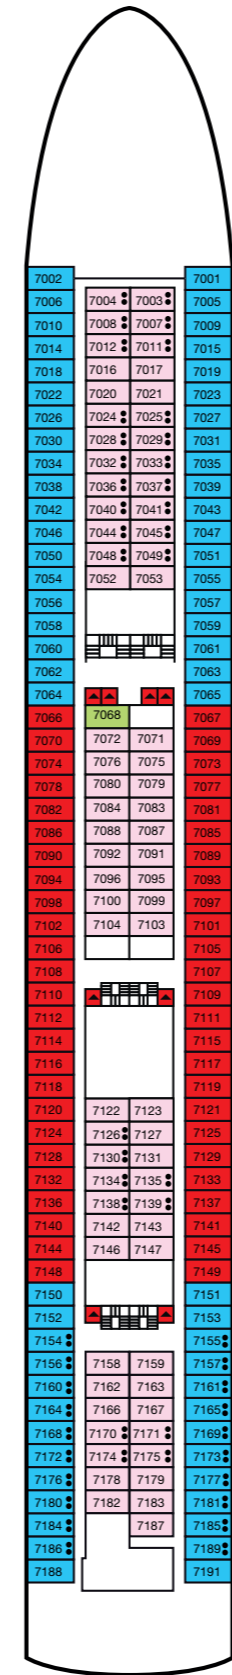

Magellan - Deck Plan

- 12 Sun Deck
- 11 Navigator Deck
- 10 Columbus Deck
- 9 Magellan Deck
- 8 Amundsen Deck
- 7 Pacific Upper Deck
- 6 Atlantic Main Deck
- 5 Baltic Reception Deck
- 4 Caribbean Deck

Sun Deck 12

Navigator Deck 11

Columbus Deck 10

Magellan Deck 9

Amundsen Deck 8

Pacific Upper Deck 7

Atlantic Main Deck 6

Baltic Reception Deck 5

Caribbean Deck 4

CABIN CATEGORY LEGEND

Cat RS	Royal Suite
Cat DS	Deluxe Suite
Cat JS	Junior Suite
Cat 12	Premium Twin
Cat 11	Superior Plus Twin
Cat 10	Superior Single
Cat 9	Superior Twin
Cat 8	Standard Plus Twin
Cat 7	Standard Twin
Cat 6	Standard Twin
Cat 5	Superior Single (Inner)
Cat 4	Premium Twin (Inner)
Cat 3	Superior Twin (Inner)
Cat 2	Standard Plus Twin (Inner)
Cat 1	Standard Twin (Inner)

Footnote: All categories with ocean view unless stated.

SYMBOL LEGEND

- Lift
- ★ One bed with additional pullman berth
- ⊗ Partially obstructed view
- Third and/or fourth berths
- + Additional sofa bed
- Cabins with facilities for the Disabled
- ♥ Cabins with a Queen sized bed